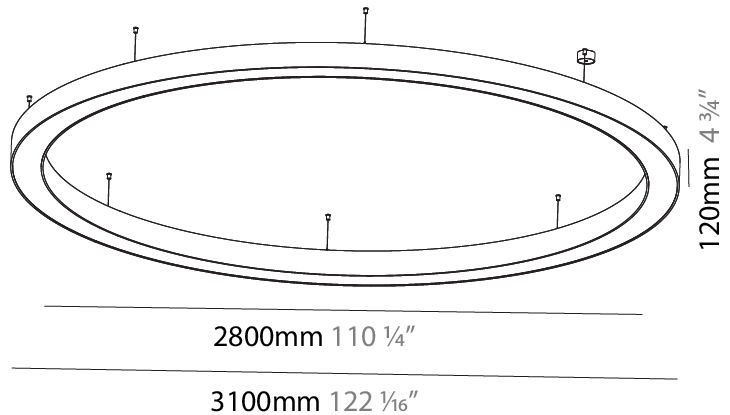

GENERAL

Series: Glorious
Subseries: Glorious
Brand: Prolight
Division: Architectural
Mounting Type: Suspension
Mounting Location: Ceiling
Subcategory: Ambient

PHYSICAL

Shape: Round
Diameter (mm): 3100
Diameter (in): 122 1/16
Depth (mm): 120
Depth (in): 4 3/4
Max. Overall Height (mm): 2120
Max. Overall Height (in): 83 7/16
Light Distribution: Direct
Weight (kg): 39.1
Weight (lbs): 86.02
Diffuser: PMMA - Opal or Micro-Prism
Fixture Finish: SSR / BKV / CWI / CRY / HAB / LAG / UFT / ITA / RUA / RUR / MIC / FTG / MYG / TWT / LOD / PUS / FRO / FUP / KIA / POP / BLS / SPG / MEY / GOH / GUM / CHC / COM / ABZ / JAG / OBR / MOS / ROR
Fixture Material: Aluminum

ELECTRICAL

Lamp Type: LED (Zhaga Standard)
Input Wattage (W): 160
Total Output Wattage (W): 128 / 102.4 (3500K)
Dimming: Non-Dimming / Phase Dimming (120Vac only) / 0-10V Dimming
Driver Included: Yes
Driver Location: Integrated
Driver Type: Constant Current
Driver Class: Class 2
Input Voltage (V): 120 - 277
Constant Current (MA): 350 / 800 (3500K)

LED

Color Temperature (°K): 3000 / 3500 / 4000
Max. Delivered Lumen (lm): 14770 / 15288 / 15600
CRI: >80 CRI
Efficiency (%): 65
Lamp Life (hrs): 50000

OPTICAL

RATINGS AND CERTIFICATIONS

Certified By: Certified for North American Standards
IP rating: IP20