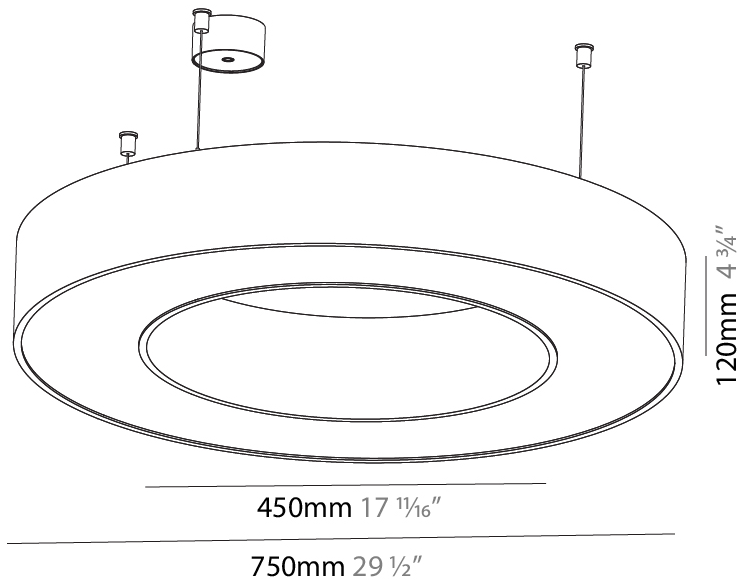

GENERAL

Series: Glorious
Subseries: Glorious
Brand: Prolight
Division: Architectural
Mounting Type: Suspension
Mounting Location: Ceiling
Subcategory: Ambient

PHYSICAL

Shape: Round
Diameter (mm): 750
Diameter (in): 29 1/2
Height (mm): 120
Height (in): 4 3/4
Max. Overall Height (mm): 2120
Max. Overall Height (in): 83 7/16
Light Distribution: Direct / Indirect
Weight (kg): 7.675
Weight (lbs): 16.9
Diffuser: PMMA - Opal or Micro-Prism
Fixture Finish: SSR / BKV / CWI / CRY / HAB / LAG / UFT / ITA / RUA / RUR / MIC / FTG / MYG / TWT / LOD / PUS / FRO / FUP / KIA / POP / BLS / SPG / MEY / GOH / GUM / CHC / COM / ABZ / JAG / OBR / MOS / ROR
Fixture Material: Aluminum

ELECTRICAL

Lamp Type: LED (Zhaga Standard)
Input Wattage (W): 45
Total Output Wattage (W): 40 / 32 (3500K)
Dimming: Non-Dimming / Phase Dimming (120Vac only) / 0-10V Dimming
Driver Included: Yes
Driver Location: Integrated
Driver Type: Constant Current
Driver Class: Class 2
Input Voltage (V): 120 - 277
Constant Current (mA): 350 / 600/400 (3500K)

LED

Color Temperature (°K): 3000 / 3500 / 4000
Max. Delivered Lumen (lm): 2770 / 2862 / 2920 Direct / 1380 / 1440 / 1470 Indirect
CRI: >80 CRI
Efficiency (%): 71
Lamp Life (hrs): 50000

OPTICAL

RATINGS AND CERTIFICATIONS

Certified By: Certified for North American Standards
IP rating: IP20