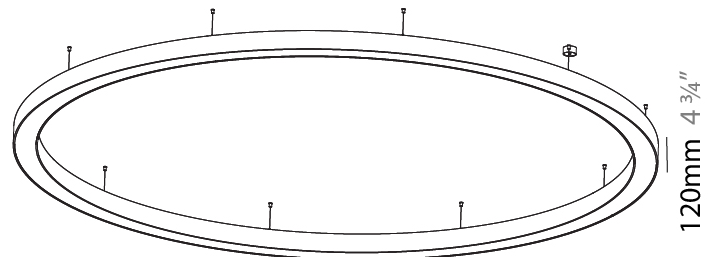

GENERAL

Series: Glorious
Subseries: Glorious
Brand: Prolicht
Division: Architectural
Mounting Type: Suspension
Mounting Location: Ceiling
Subcategory: Ambient

PHYSICAL

Shape: Round
Diameter (mm): 4000
Diameter (in): 157 1/2
Height (mm): 120
Height (in): 4 3/4
Max. Overall Height (mm): 2120
Max. Overall Height (in): 83 7/16
Light Distribution: Direct
Weight (kg): 50.71
Weight (lbs): 111.98
Diffuser: PMMA - Opal or Micro-Prism
Fixture Finish: SSR / BKV / CWI / CRY / HAB / LAG / UFT / ITA / RUA / RUR / MIC / FTG / MYG / TWT / LOD / PUS / FRO / FUP / KIA / POP / BLS / SPG / MEY / GOH / GUM / CHC / COM / ABZ / JAG / OBR / MOS / ROR
Fixture Material: Aluminum

ELECTRICAL

Lamp Type: LED (Zhaga Standard)
Input Wattage (W): 200
Total Output Wattage (W): 160 / 128 (3500K)
Dimming: Non-Dimming / Phase Dimming (120Vac only) / 0-10V Dimming
Driver Included: Yes
Driver Location: Integrated
Driver Type: Constant Current
Driver Class: Class 2
Input Voltage (V): 120 - 277
Constant Current (MA): 350 / 1000 (3500K)

LED

Color Temperature (°K): 3000 / 3500 / 4000
Max. Delivered Lumen (lm): 18460 / 19110 / 19500
CRI: >80 CRI
Efficiency (%): 0.65
Lamp Life (hrs): 50000

OPTICAL

RATINGS AND CERTIFICATIONS

Certified By: Certified for North American Standards
IP rating: IP20

PROJECT
TYPE
SPECIFIER
QUANTITY
DATE

3700mm 145 1/16"

4000mm 157 1/2"