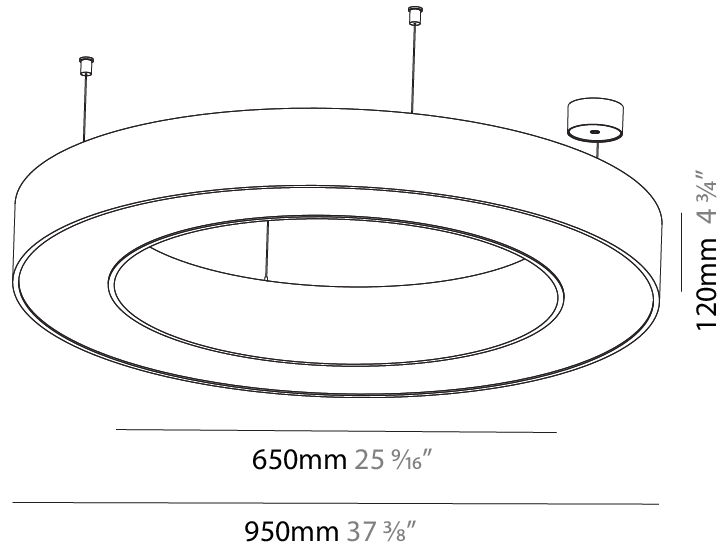

GENERAL

Series: Glorious
Subseries: Glorious
Brand: Prolicht
Division: Architectural
Mounting Type: Suspension
Mounting Location: Ceiling
Subcategory: Ambient

PHYSICAL

Shape: Round
Diameter (mm): 950
Diameter (in): 37 ³/₈
Height (mm): 120
Height (in): 4 ³/₄
Max. Overall Height (mm): 2120
Max. Overall Height (in): 83 ⁷/₁₆
Light Distribution: Direct
Weight (kg): 9.172
Weight (lbs): 20.22
Diffuser: [PMMA - Opal or Micro-Prism](#)
Fixture Finish: [SSR / BKV / CWI / CRY / HAB / LAG / UFT / ITA / RUA / RUR / MIC / FTG / MYG / TWT / LOD / PUS / FRO / FUP / KIA / POP / BLS / SPG / MEY / GOH / GUM / CHC / COM / ABZ / JAG / OBR / MOS / ROR](#)
Fixture Material: Aluminum

ELECTRICAL

Lamp Type: LED (Zhaga Standard)
Input Wattage (W): 45
Total Output Wattage (W): 36 / 28.8 (3500K)
Dimming: [Non-Dimming / Phase Dimming (120Vac only) / 0-10V Dimming](#)
Driver Included: Yes
Driver Location: Integrated
Driver Type: Constant Current
Driver Class: Class 2
Input Voltage (V): 120 - 277
Constant Current (MA): 350 / 900 (3500K)

LED

[Color Temperature (°K): 3000 / 3500 / 4000](#)
Max. Delivered Lumen (lm): 4150 / 4302 / 4390
CRI: >80 CRI
Efficiency (%): 65
Lamp Life (hrs): 50000

OPTICAL

RATINGS AND CERTIFICATIONS

Certified By: Certified for North American Standards
IP rating: IP20