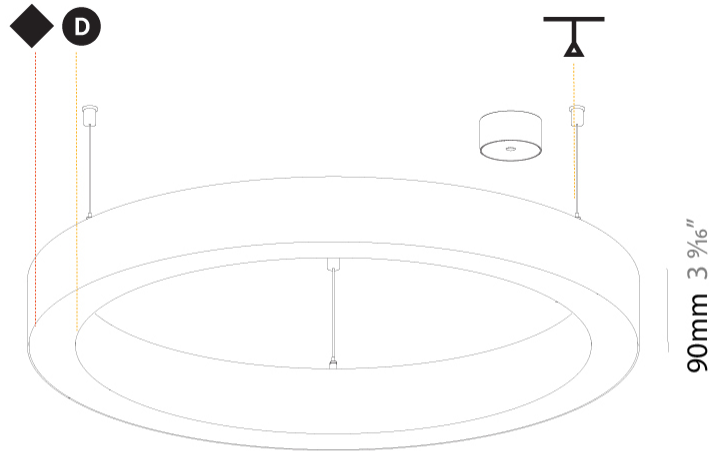

GENERAL

Series: Glorious
Subseries: Glorious Slim
Brand: Prolicht
Division: Architectural
Mounting Type: Suspension
Mounting Location: Ceiling
Subcategory: Ambient

PHYSICAL

Shape: Round
Diameter (mm): 800
Diameter (in): 31 1/2
Height (mm): 90
Height (in): 3 9/16
Max. Overall Height (mm): 2090
Max. Overall Height (in): 82 5/16
Light Distribution: Direct
Weight (kg): 6.772
Weight (lbs): 14.93
Diffuser: [PMMA - Opal or Micro-Prism](#)
Fixture Finish: [SSR / BKV / CWI / CRY / HAB / LAG / UFT / ITA / RUA / RUR / MIC / FTG / MYG / TWT / LOD / PUS / FRO / FUP / KIA / POP / BLS / SPG / MEY / GOH / GUM / CHC / COM / ABZ / JAG / OBR / MOS / ROR](#)
Fixture Material: Aluminum
Cable Details: 2000mm or 6000mm Transparent Cable

ELECTRICAL

Lamp Type: LED (Zhaga Standard)
Input Wattage (W): 56
Total Output Wattage (W): 48
Dimming: [Tri-Mode (Non-Dimming and Phase Dimming (120Vac only) and 0-10V Dimming)](#)
Driver Included: Yes
Driver Location: Integrated
Driver Type: Constant Current - Universal
Driver Class: Class 2
Input Voltage (V): 120 - 277
Constant Current (MA): 350

LED

Color Temperature (°K): [3000 / 3500 / 4000](#)
Max. Delivered Lumen (lm): 5450 / 5557 / 5670
CRI: >80 CRI
Efficiency (%): 88
Lamp Life (hrs): 50000

OPTICAL

RATINGS AND CERTIFICATIONS

Certified By: Certified for North American Standards
IP rating: IP20

Ø 670mm 26 3/8"

Ø 800mm 31 1/2"