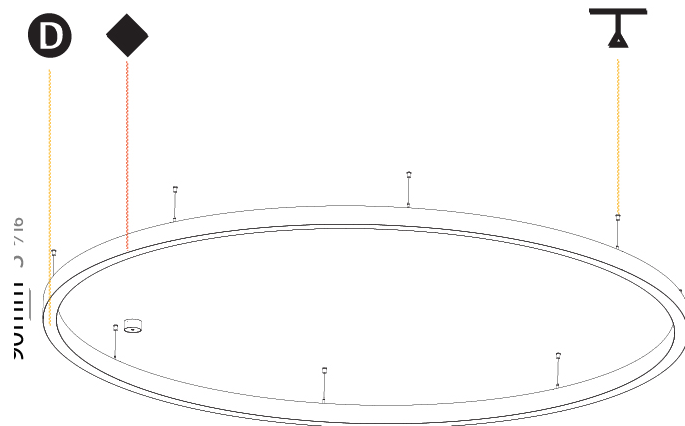

GENERAL

Series: Glorious
Subseries: Glorious Slim
Brand: Prolicht
Division: Architectural
Mounting Type: Suspension
Mounting Location: Ceiling
Subcategory: Ambient

PHYSICAL

Shape: Round
Diameter (mm): 3000
Diameter (in): 118 1/8
Height (mm): 90
Height (in): 3 9/16
Max. Overall Height (mm): 2090
Max. Overall Height (in): 82 5/16
Light Distribution: Direct / Indirect
Weight (kg): 31.716
Weight (lbs): 69.93
Diffuser: [PMMA - Opal or Micro-Prism](#)
Fixture Finish: [SSR / BKV / CWI / CRY / HAB / LAG / UFT / ITA / RUA / RUR / MIC / FTG / MYG / TWT / LOD / PUS / FRO / FUP / KIA / POP / BLS / SPG / MEY / GOH / GUM / CHC / COM / ABZ / JAG / OBR / MOS / ROR](#)
Fixture Material: Aluminum
Cable Details: 2000mm or 6000mm Transparent Cable

ELECTRICAL

Lamp Type: LED (Zhaga Standard)
Input Wattage (W): 224 / 112
Total Output Wattage (W): 192 / 84
Dimming: [Tri-Mode (Non-Dimming and Phase Dimming (120Vac only) and 0-10V Dimming)](#)
Driver Included: Yes
Driver Location: Integrated
Driver Type: Constant Current - Universal
Driver Class: Class 2
Input Voltage (V): 120 - 277
Constant Current (MA): 350

LED

Color Temperature (°K): [3000 / 3500 / 4000](#)
Max. Delivered Lumen (lm): 38980 / 39798 / 40610
CRI: >80 CRI
Lamp Life (hrs): 50000

OPTICAL

RATINGS AND CERTIFICATIONS

Certified By: Certified for North American Standards
IP rating: IP20

2870mm 113"

3000mm 118 1/8"